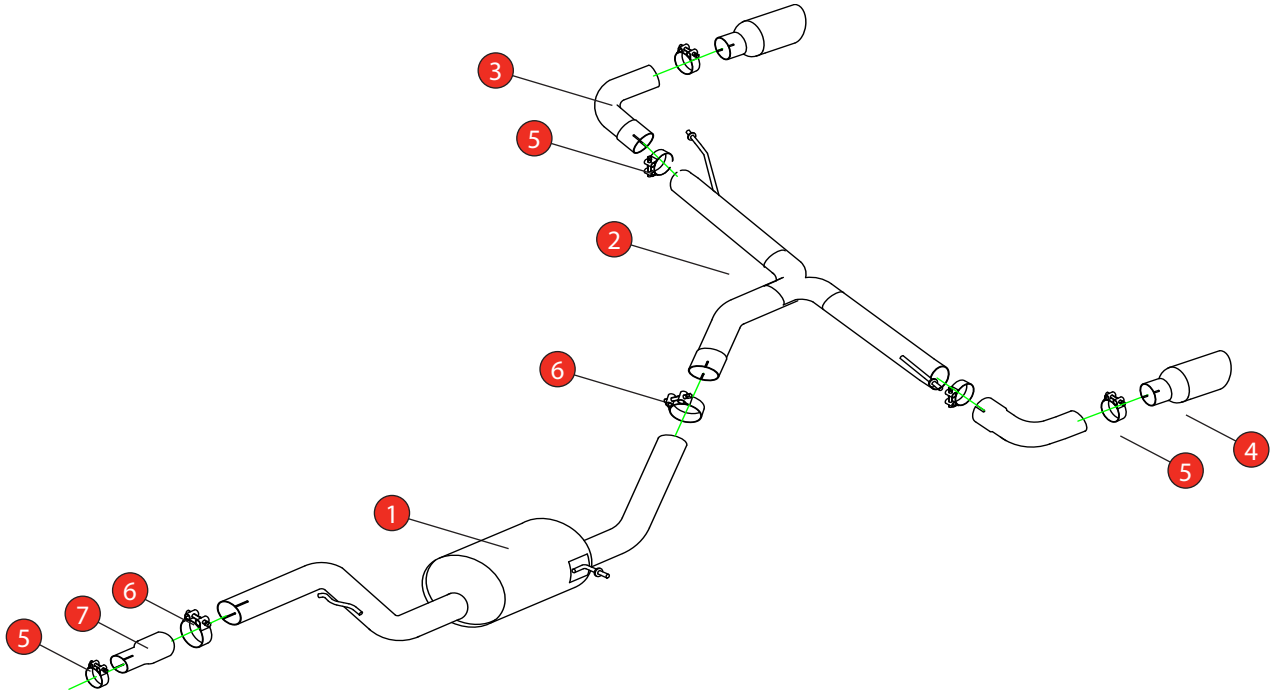

<b>Car</b>	Volkswagen Golf 6 GTi & Edition 35	<b>Part No.</b>	SVW071C
<b>Year</b>	2009-2013	<b>Fit Kits</b>	270FK
<b>Notes</b>	Where not supplied use original fittings	<b>Features</b>	Pipe Diameter:- 76mm

Estimated Fitting Time: 60 Minutes

NO.	PART NO.	DESCRIPTION	QTY
1	588VW	Resonated Centre Section	1
2	819VW	Rear Silencer Delete	1
3	691BM	Trim Connecting Pipe	2
4	Z023.10055	Ø100mm Black Ceramic Daytona Trim	2
<b>Fit Kit</b>			
5	Z016.10064	63-68mm H/D Clamp	5
6	Z016.10062	76.2mm H/D Clamp	2
7	AD46	Adaptor (USE TO FIT TO O.E SYSTEM)	1

HOMOLOGATED	NO
DATE	12/07/2022
ISSUE	00
AUTHORISED	S Shipley

**NOTE:** ENSURE SCORPION SYSTEM IS CLEAR OF MOVING PARTS AND ALL ORIGINAL FUNCTIONS WORK CORRECTLY.

STAY CONNECTED TO RED POWER.